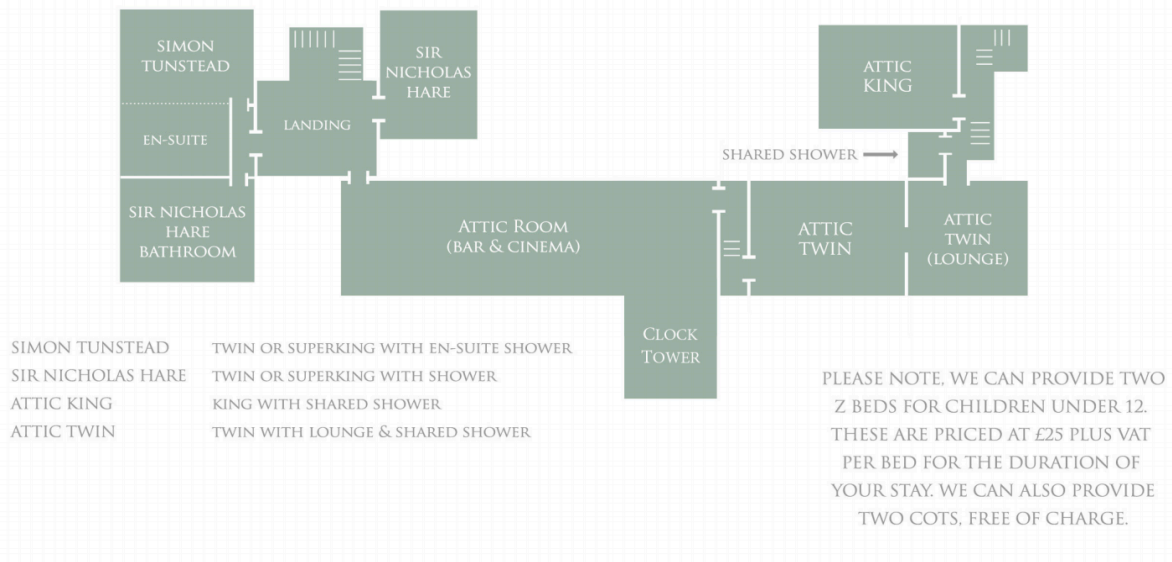

EXPLORE THE HALL: FIRST FLOOR

EXPLORE THE HALL: SECOND FLOOR

TIME TO TREASURE *Time for pleasure*

01728 639 000 / events@bruisyardcountryestate.com / Bruisyard Hall, Bruisyard, Saxmundham, Suffolk IP17 2EJ